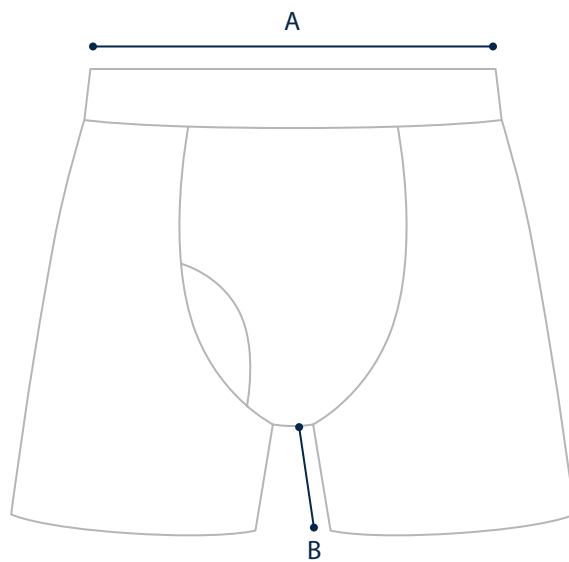

BODY MEASUREMENTS

WAIST
Measure around your natural waist, keeping the tape a bit loose.

MEASUREMENTS

Snug boxer brief fit.

SIZE	XS	S	M	L	XL	XXL
WAIST	71–76 cm	76–81 cm	81–86 cm	86–91 cm	91–96 cm	96–102 cm

GARMENT MEASUREMENTS

The most precise way of finding your size. Measure a garment you love and compare to our garment measurements.

MEASUREMENTS

Snug boxer brief fit.

SIZE	XS	S	M	L	XL	XXL
A: WAIST	30 cm	32 cm	34 cm	36.5 cm	39 cm	42 cm
B: INSEAM	11.5 cm	11.5 cm	11.5 cm	11.5 cm	11.5 cm	11.5 cm